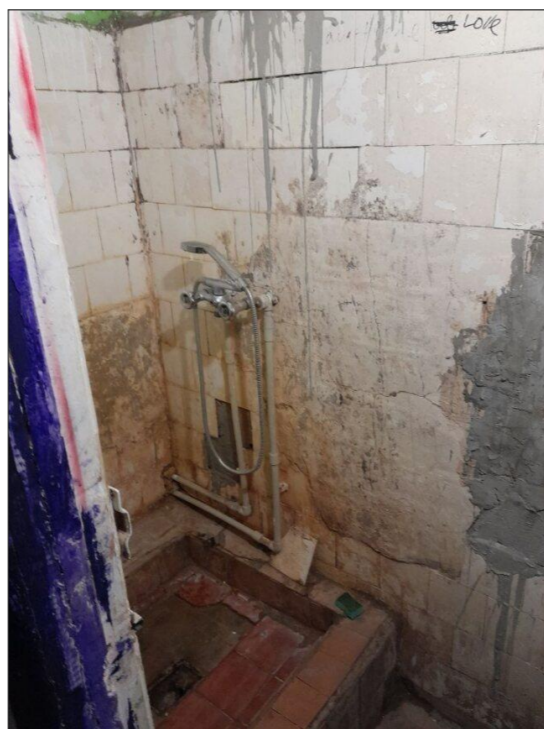

Current Situation Photo

Photo 1

Photo 2

Photo 3

Photo 4

WASH block room
current state

WASH block room
after rehabilitation

Project : Integrated support to the most vulnerable and conflict-affected populations in the Eastern and Northern Oblasts of Ukraine

Object : Dormitory of Kharkiv Automobile-and-Road Applied College
Address : St. Myroslava Mysla (Tsilinogradska), 22/39a

Drawing : WASH block rehabilitation best scenario

Date	Page
10th of June 2024	1 of 3

Current Situation Photo

Photo 1

Kitchen room
current state

Kitchen room
after rehabilitation

Photo 2

Project : Integrated support to the most vulnerable and conflict-affected populations in the Eastern and Northern Oblasts of Ukraine

Object : Dormitory of Kharkiv Automobile-and-Road Applied College
Address : St. Myroslava Mysla (Tsilinogradska), 22/39a

Drawing : Kitchen room rehabilitation best scenario

Date	Page
10th of June 2024	2 of 3