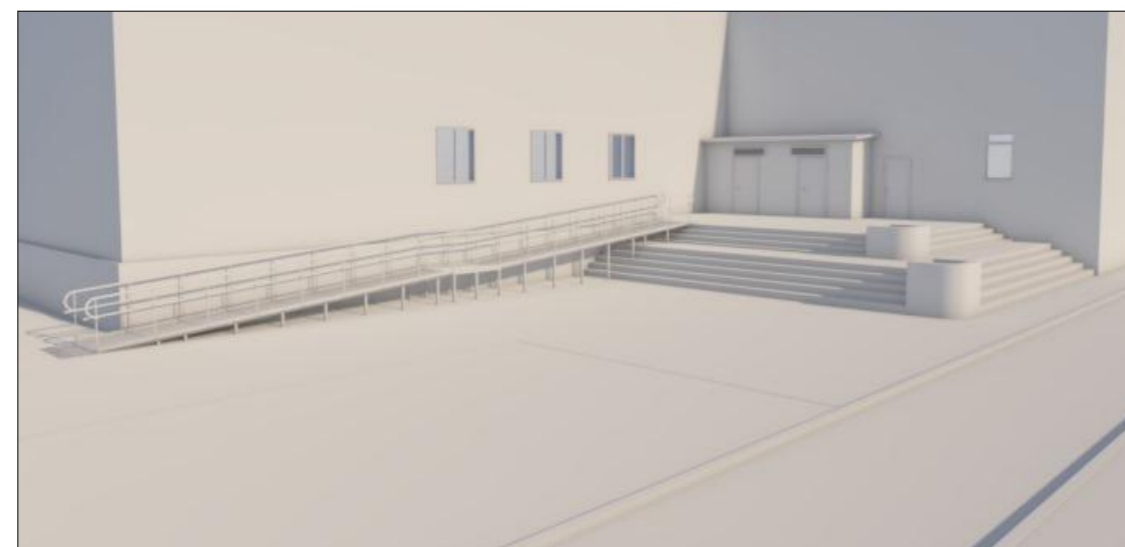

Entrance after ramp installation

Current Situation Photo

Photo 1

Photo 2

Design proposal

Design proposal

Project : Integrated support to the most vulnerable and conflict-affected populations in the Eastern and Northern Oblasts of Ukraine