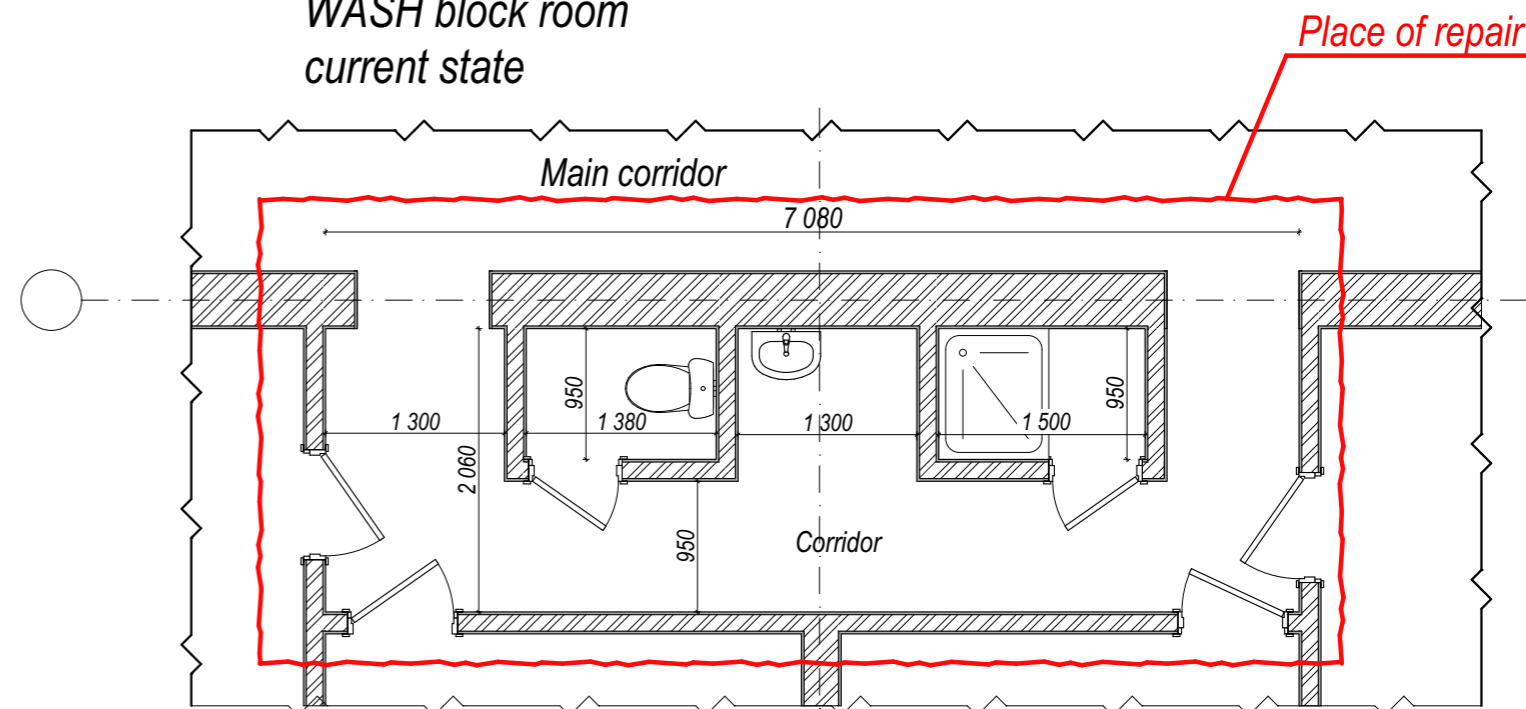

Current Situation Photo

Photo 1

Photo 2

Photo 3

Photo 4

WASH block room
current state

WASH block room
after rehabilitation

Project : Integrated support to the most vulnerable and conflict-affected populations in the Eastern and Northern Oblasts of Ukraine

Object : Dormitory of Kharkiv Automobile-and-Road Applied College
Address : St. Myroslava Mysla (Tsilinogradska), 22/39a

Drawing : WASH block rehabilitation best scenario

Date	Page
10th of June 2024	1 of 3