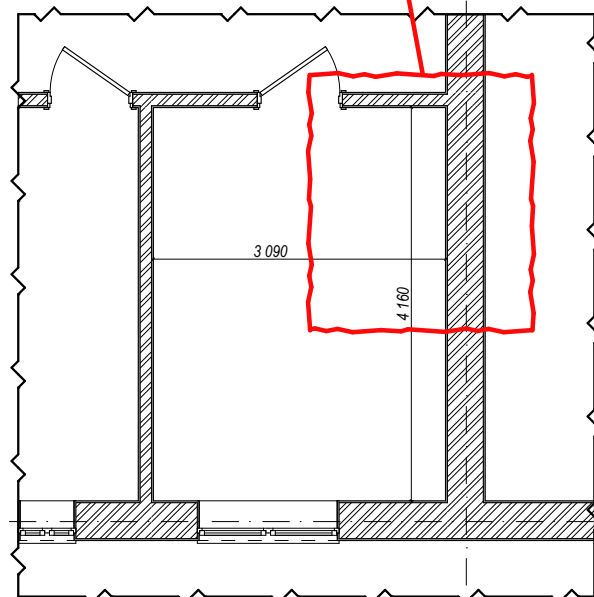

Current Situation Photo

Kitchen room
current state

Kitchen room
after rehabilitation

Project : Integrated support to the most vulnerable and conflict-affected populations in the Eastern and Northern Oblasts of Ukraine

Object : Dormitory of Kharkiv Automobile-and-Road Applied College
Address : St. Myroslava Mysla (Tsilinogradska), 22/39a

Drawing : Kitchen room rehabilitation best scenario

Date	Page
10th of June 2024	2 of 3