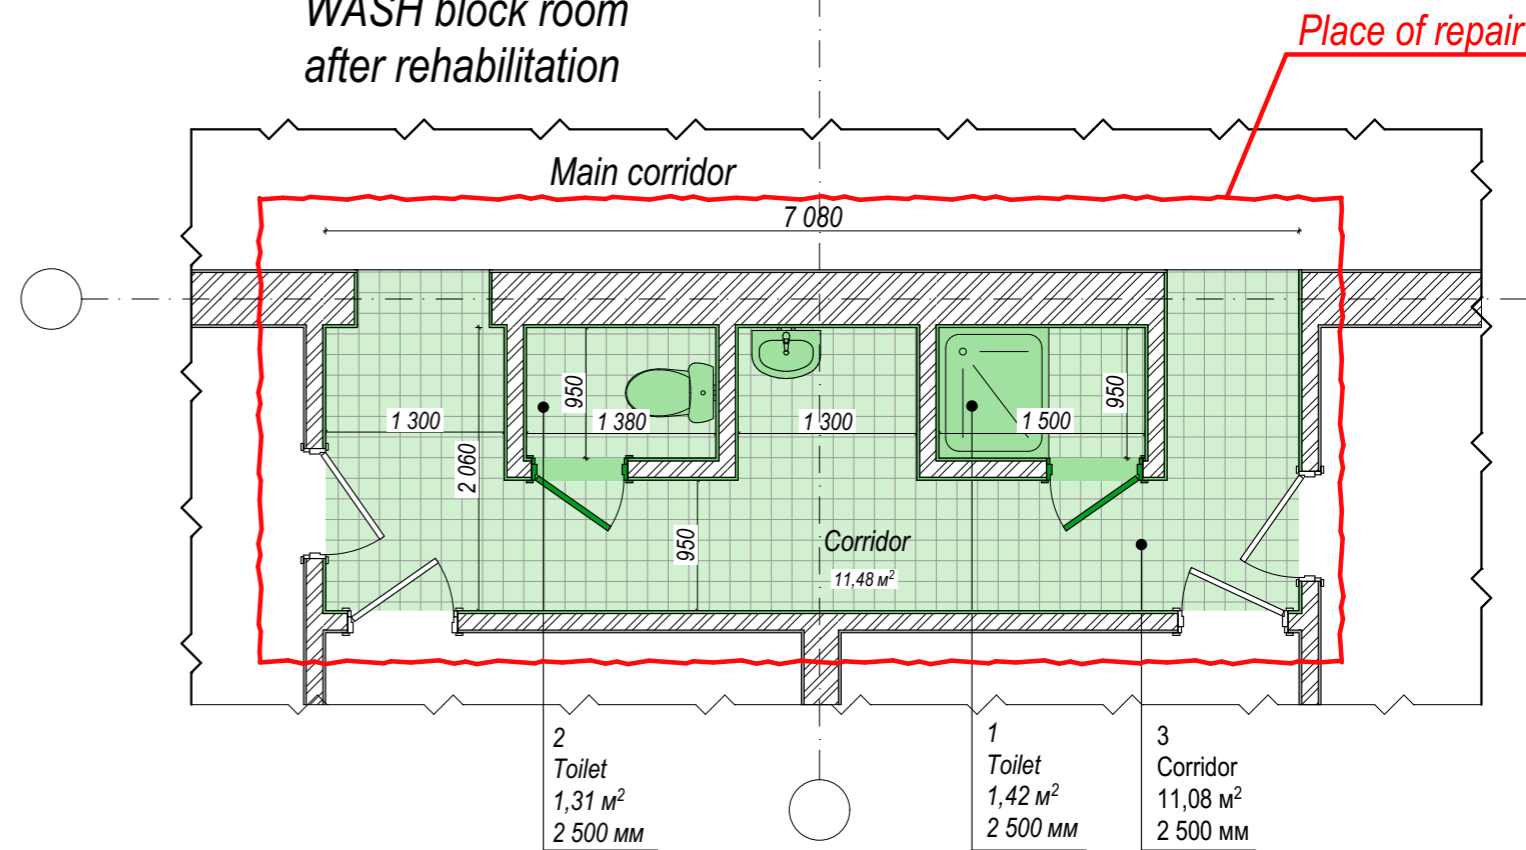

Current Situation Photo

Photo 1

Photo 2

Photo 3

Photo 4

WASH block room
current state

WASH block room
after rehabilitation

Project : Integrated support to the most vulnerable and conflict-affected populations in the Eastern and Northern Oblasts of Ukraine

Object : Dormitory of Kharkiv Automobile-and-Road Applied College
Address : St. Myroslava Mysla (Tsilinogradska), 22/39a

Drawing : WASH block rehabilitation best scenario

Date	Page
10th of June 2024	1 of 3