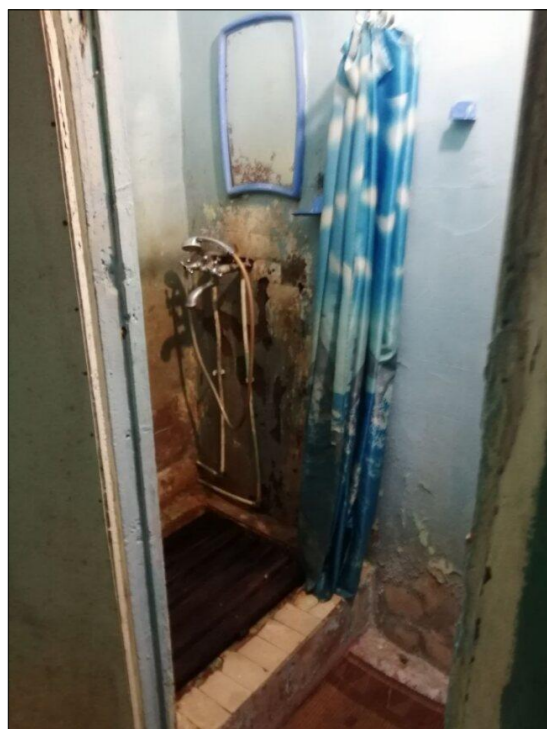

Current Situation Photo

Photo 1

Photo 2

Photo 3

Photo 4

WASH block room
current state

WASH block room
after rehabilitation

Project : Integrated support to the most vulnerable and conflict-affected populations in the Eastern and Northern Oblasts of Ukraine

Object : Dormitory of Kharkiv Automobile-and-Road Applied College
Address : St. Myroslava Mysla (Tsilinogradska), 22/39a

Drawing : WASH block rehabilitation best scenario

Date	Page
10th of June 2024	1 of 3

Current Situation Photo

Photo 1

Kitchen room
current state

Kitchen room
after rehabilitation

Photo 2

Project : Integrated support to the most vulnerable and conflict-affected populations in the Eastern and Northern Oblasts of Ukraine

Object : Dormitory of Kharkiv Automobile-and-Road Applied College
Address : St. Myroslava Mysla (Tsilinogradska), 22/39a

Drawing : Kitchen room rehabilitation best scenario

Date	Page
10th of June 2024	2 of 3